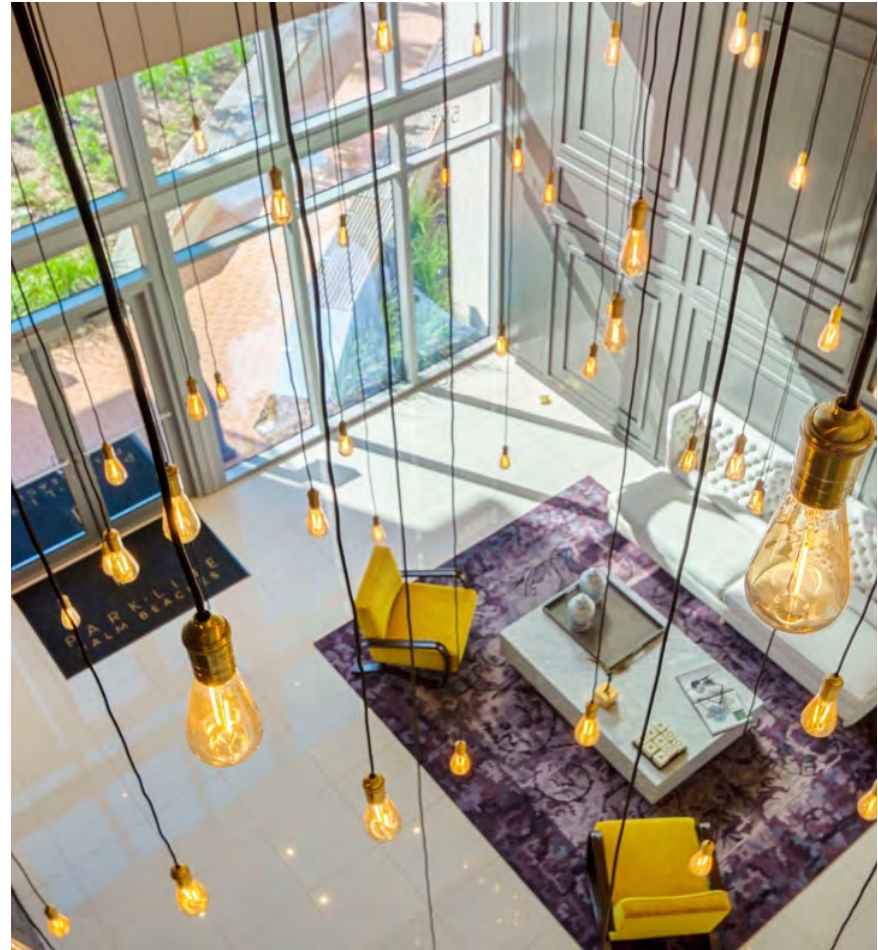

Vintage socket pendants Model #DL-02

Description: 138 individual decorative vintage brass sockets with LED filament bulbs suspended from an oil rubbed bronze 16' x 20' ceiling canopy and black suspension wire.

Fixtures positioned at multiple lengths to create shapes.

Location: Miami Beach, Florida USA