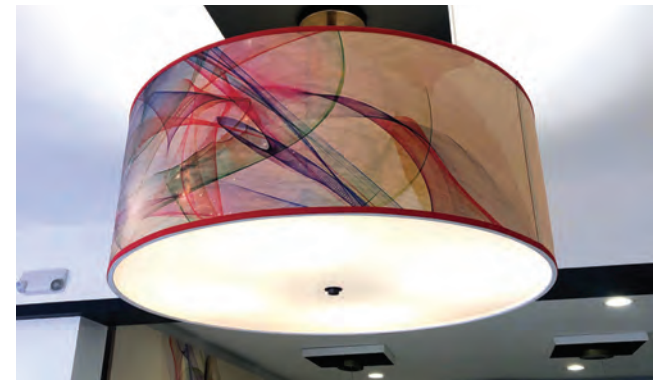

CUSTOM SHADES