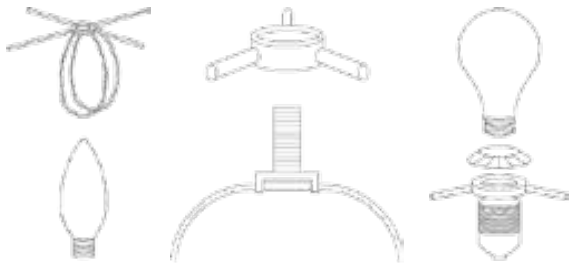

# CUSTOM FABRIC

SWING & BEANBAG

LAMPS & FIXTURE

C U S T O M S H A D E

REPLACEMENT SHADES FOR ANY SIZE SHAPE OR MATERIAL

SHADE FITTINGS

Bulb Clip  
(Candle)

Harp Fitter