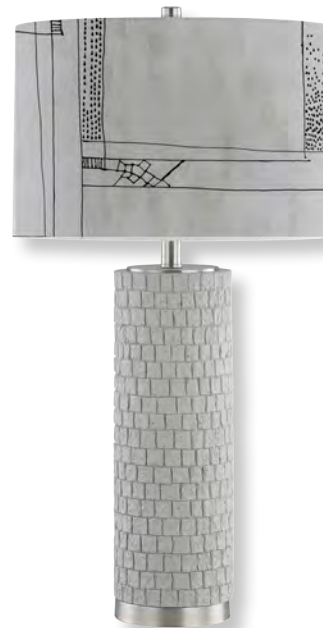

Table Lamp

Item # 2021303

Custom printed Shade

Size 15" D x 27,5"H / Lamping: E26 x 100W x1

Finish: Concrete, brushed nickel

Ref. TL12GV-GR