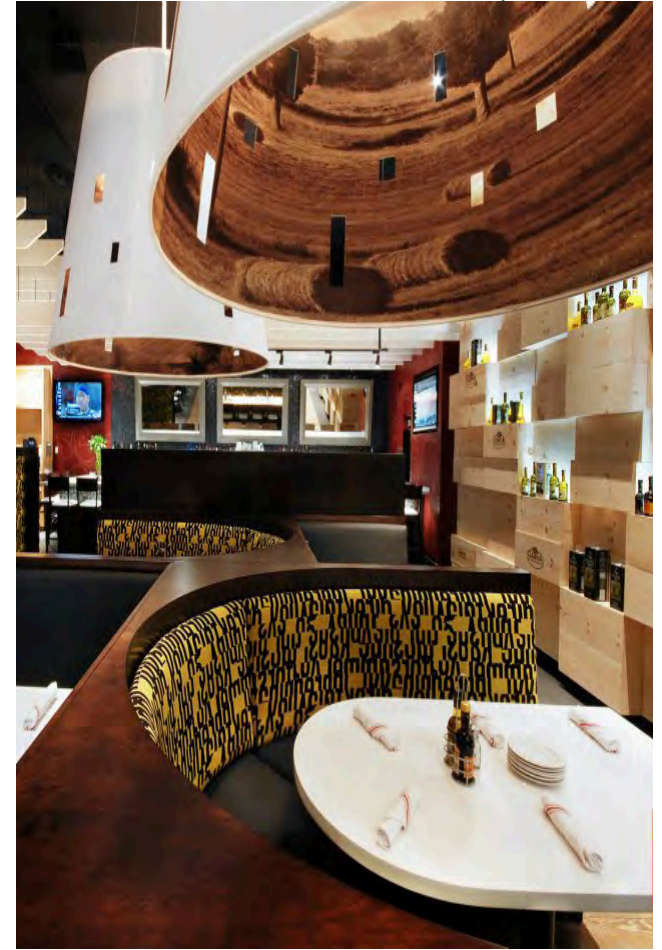

CUSTOM SHADES