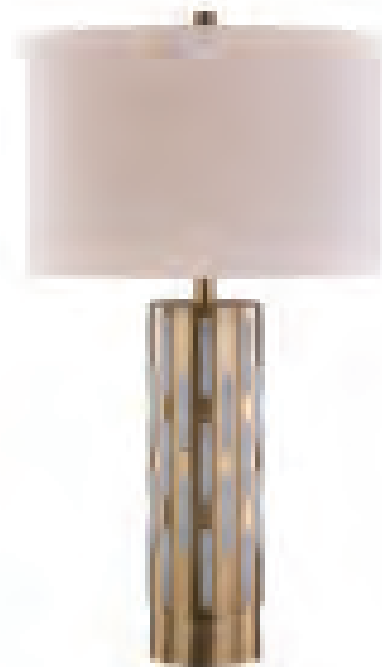

TL87WD-SB
SATIN BRASS/ACRYLIC
15" D x 27.5" H
E26 x 1 x 100W