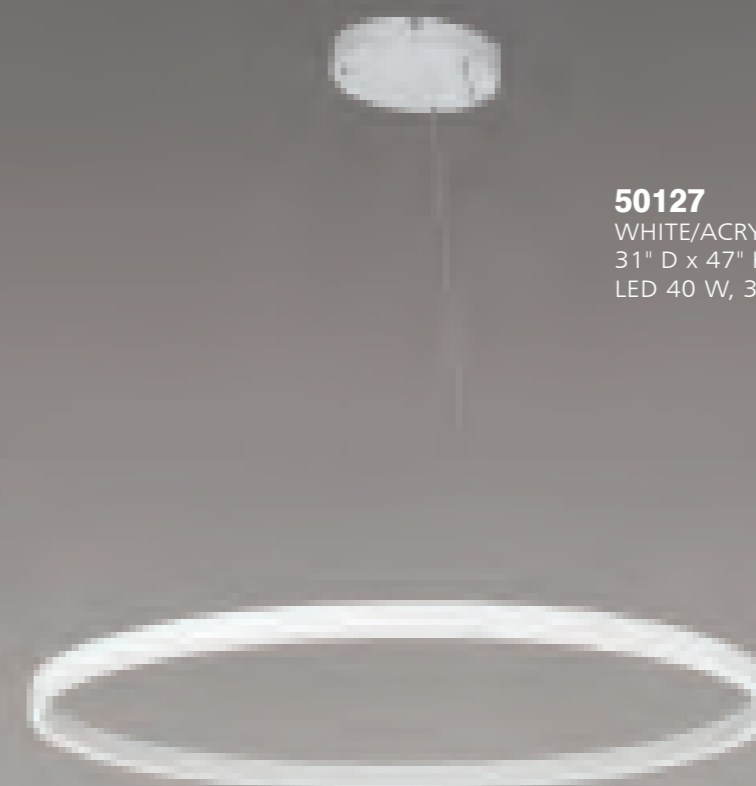

**20108**  
BLACK WIRE  
12.5" D X 59" H  
E26 X 1 LED MAX 10 WATT

**10129**  
BLACK WIRE  
8" D X 30" H  
E26 X 1 LED MAX 10 WATT

DEL  
LED

**50140**  
BRONZE/GOLD  
32" D  
LED 35 WATT, 3000K

DEL  
LED

**50126**  
WHITE/ACRYLIC/DIMMABLE  
31" D x 24" D x 16" D x 47" H  
LED 93 W, 3200K

**50127**  
WHITE/ACRYLIC/DIMMABLE  
31" D x 47" H  
LED 40 W, 3200K

**50136**  
BRONZE / CRYSTAL  
31.5" D X 47" H  
LED 84 WATT, 3000K

**50110**  
CHROME/CRYSTAL/DIMMABLE  
26" D X 22" D X 16" D  
60 WATT LED 4000K