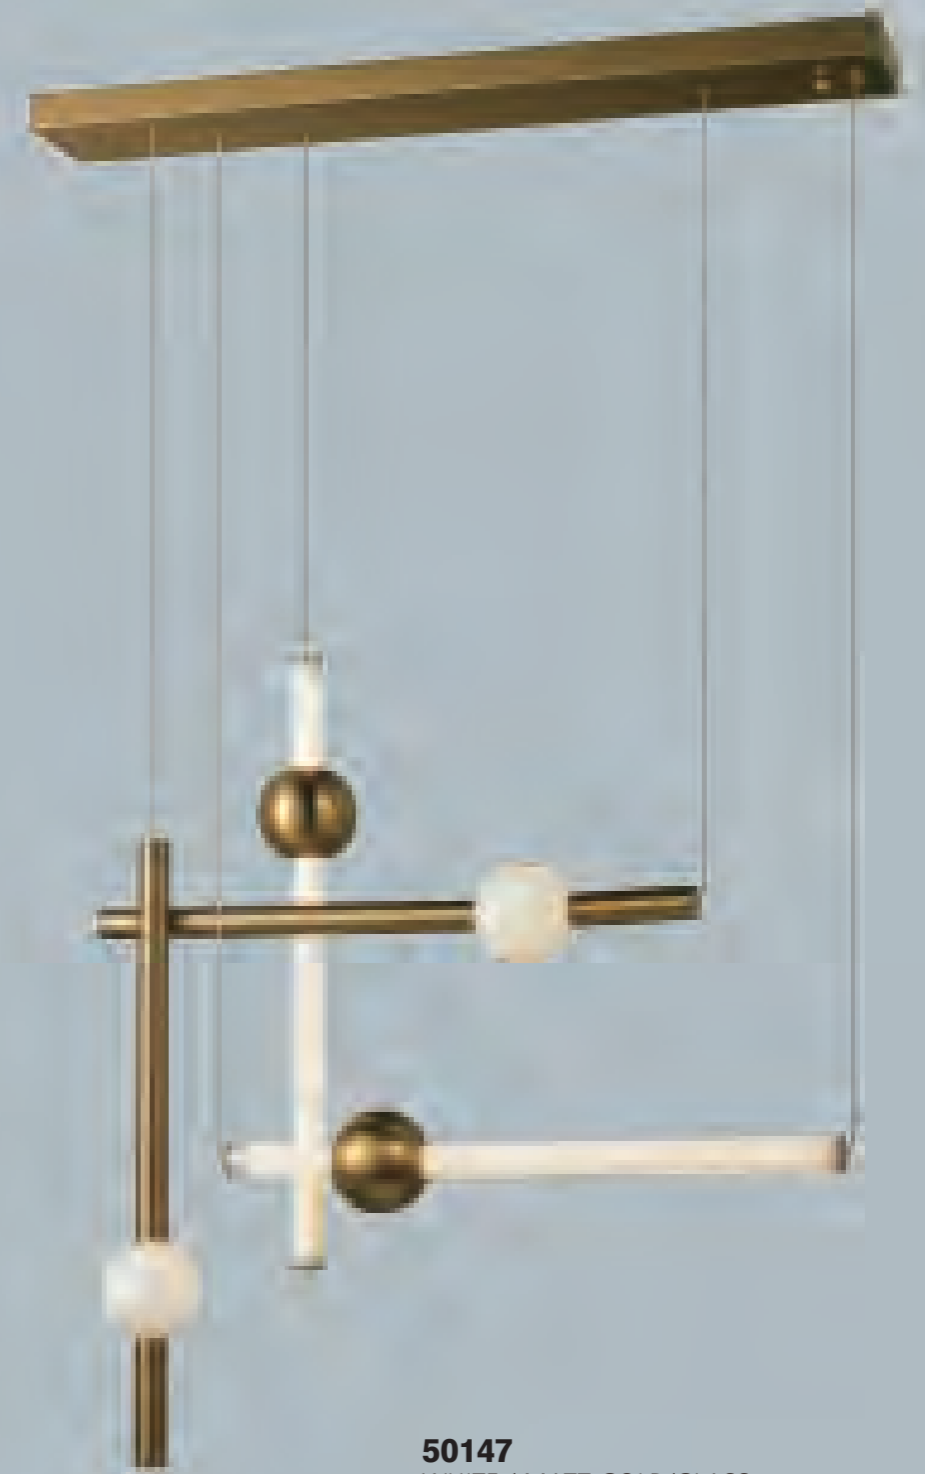

50141
GOLD
1.5" X 2" X 47" L
LED 25 WATT, 4000K

50147
WHITE / MATT GOLD/GLASS
24" L X 24" H
LED 90 WATT