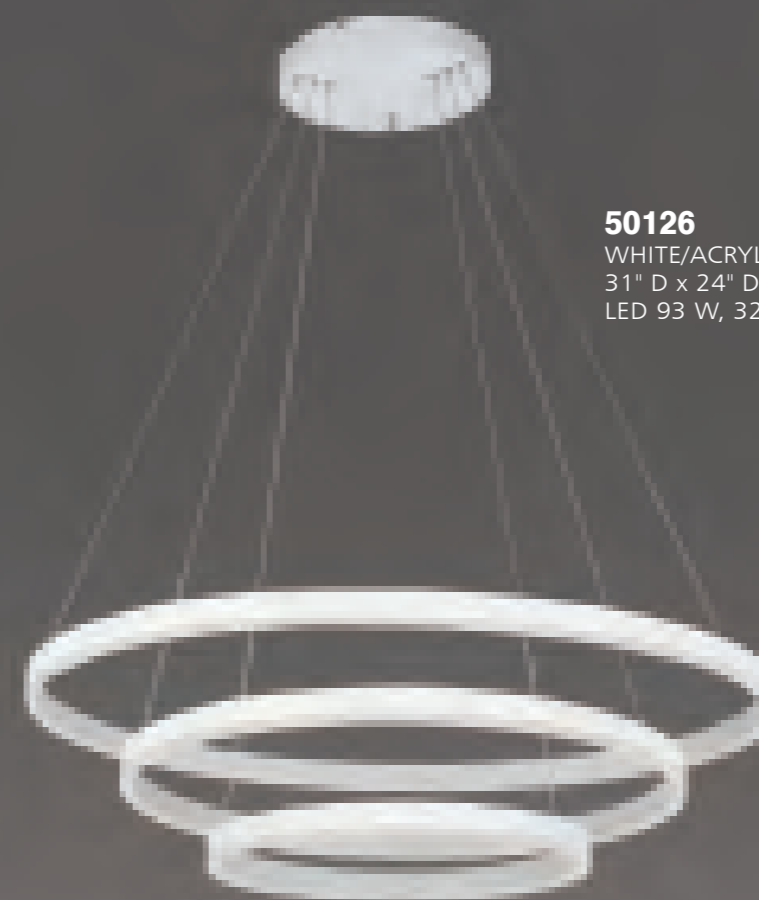

**20108**  
BLACK WIRE  
12.5" D X 59" H  
E26 X 1 LED MAX 10 WATT

**10129**  
BLACK WIRE  
8" D X 30" H  
E26 X 1 LED MAX 10 WATT

DEL  
LED

**50140**  
BRONZE/GOLD  
32" D  
LED 35 WATT, 3000K

DEL  
LED

**50126**  
WHITE/ACRYLIC/DIMMABLE  
31" D x 24" D x 16" D x 47" H  
LED 93 W, 3200K

**50127**  
WHITE/ACRYLIC/DIMMABLE  
31" D x 47" H  
LED 40 W, 3200K

**50136**  
BRONZE / CRYSTAL  
31.5" D X 47" H  
LED 84 WATT, 3000K

**50110**  
CHROME/CRYSTAL/DIMMABLE  
26" D X 22" D X 16" D  
60 WATT LED 4000K