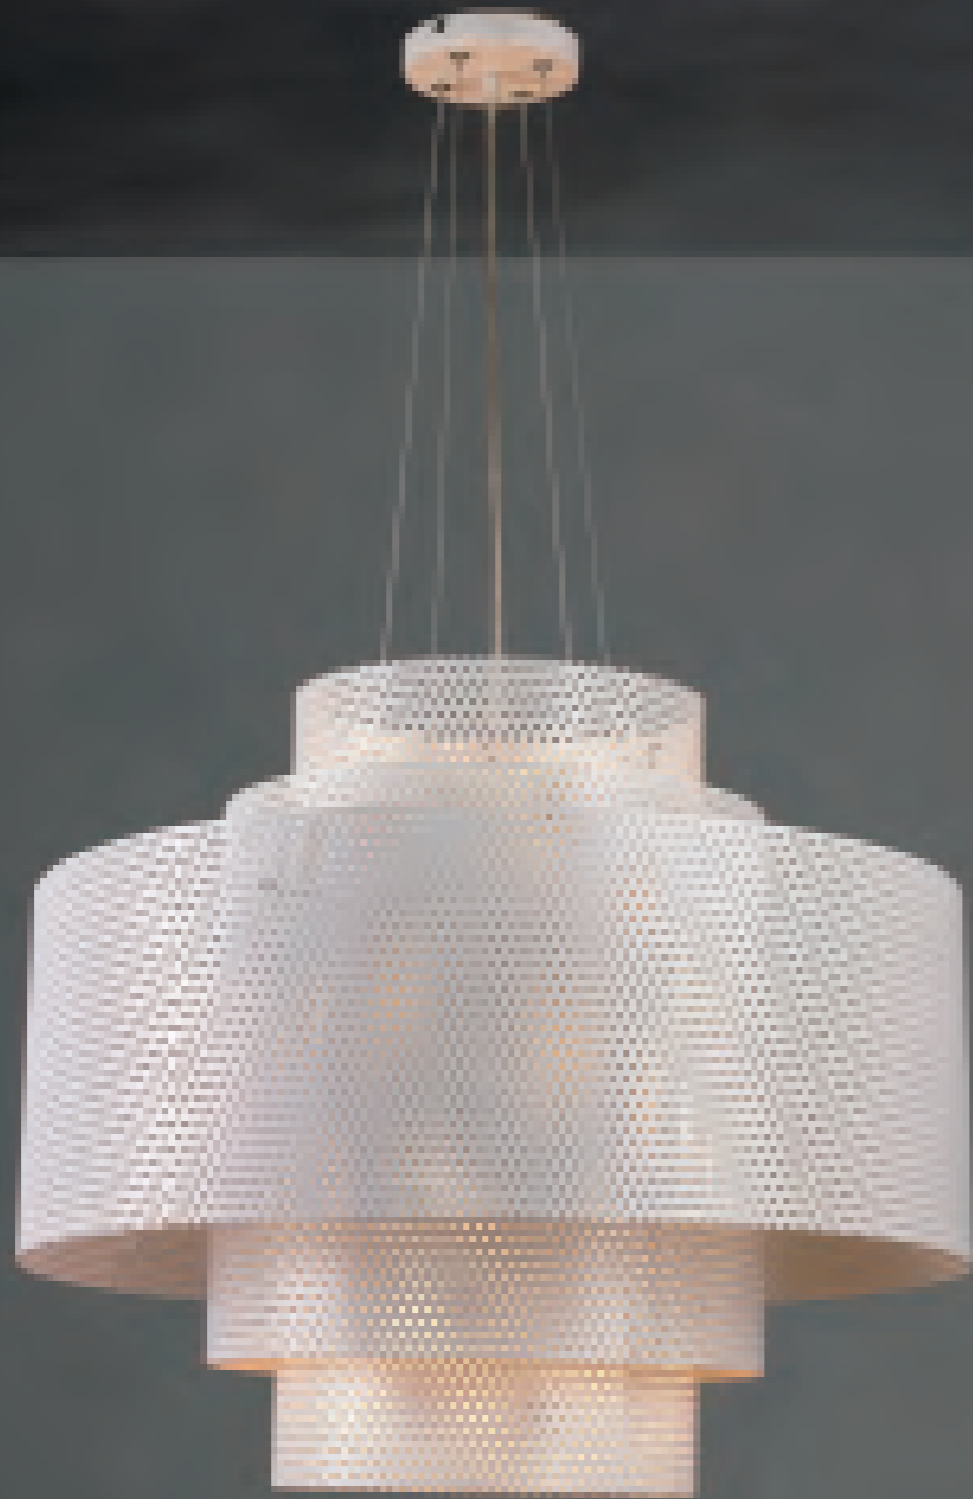

**50107**  
CHROME/CRYSTAL/DIMMABLE  
23" D X 3.5" H  
16 WATT LED 4000K

**50083**  
 CHROME/CRYSTAL  
 20" D X 25" D X 60" H  
 GU10 LED BULB/36 WATT LED

DEL  
 LED

**50108**  
 CRYSTAL/CHROME/LED  
 60" H  
 LED 3 WATT X 3 DIMMABLE

**50081**  
 CHROME/CRYSTAL  
 32" D X 60" H  
 GU10 LED BULB/24 WATT LED

**50082**  
 CHROME/CRYSTAL  
 20" D X 60" H  
 GU10 LED BULB/20 WATT LED

DEL  
LED

**50148**  
BRASS / ACRYLIC  
26" D X 60" H  
LED 40 WATT